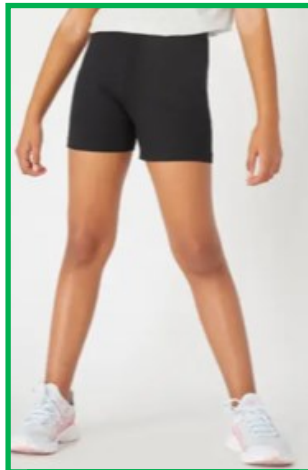

School PE Kit to be worn on your class PE days

Aspire To
Achieve

ALL CHILDREN

- Red or white PLAIN round neck T-shirt OR school badge PE top
- Black shorts
- Red school jumper or cardigan

Grey or black plain jog pants **ON TOP** of shorts.